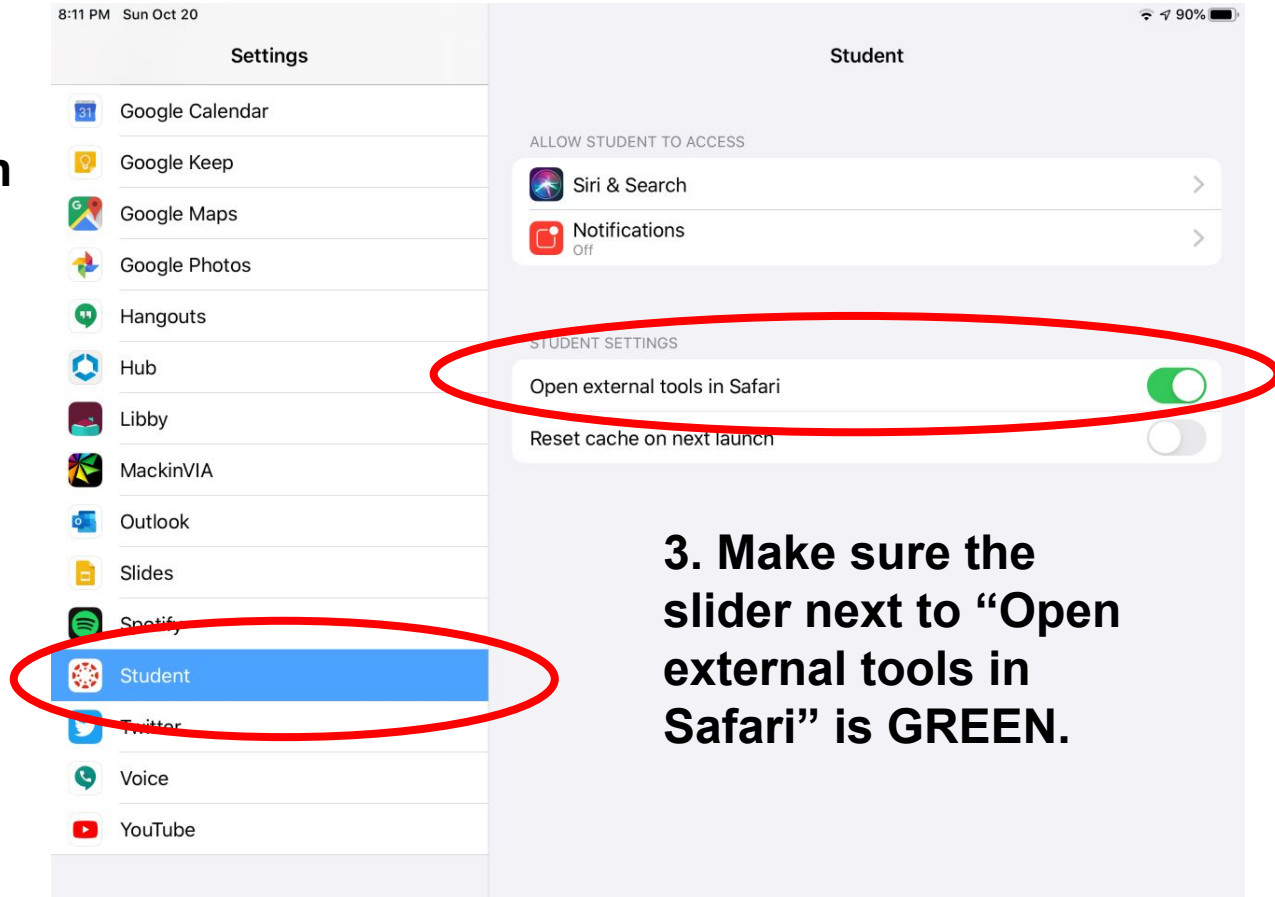

Step 1

1. Go into Settings on your iPad

2. Find the settings for Canvas (it's labeled Student).

3. Make sure the slider next to “Open external tools in Safari” is GREEN.